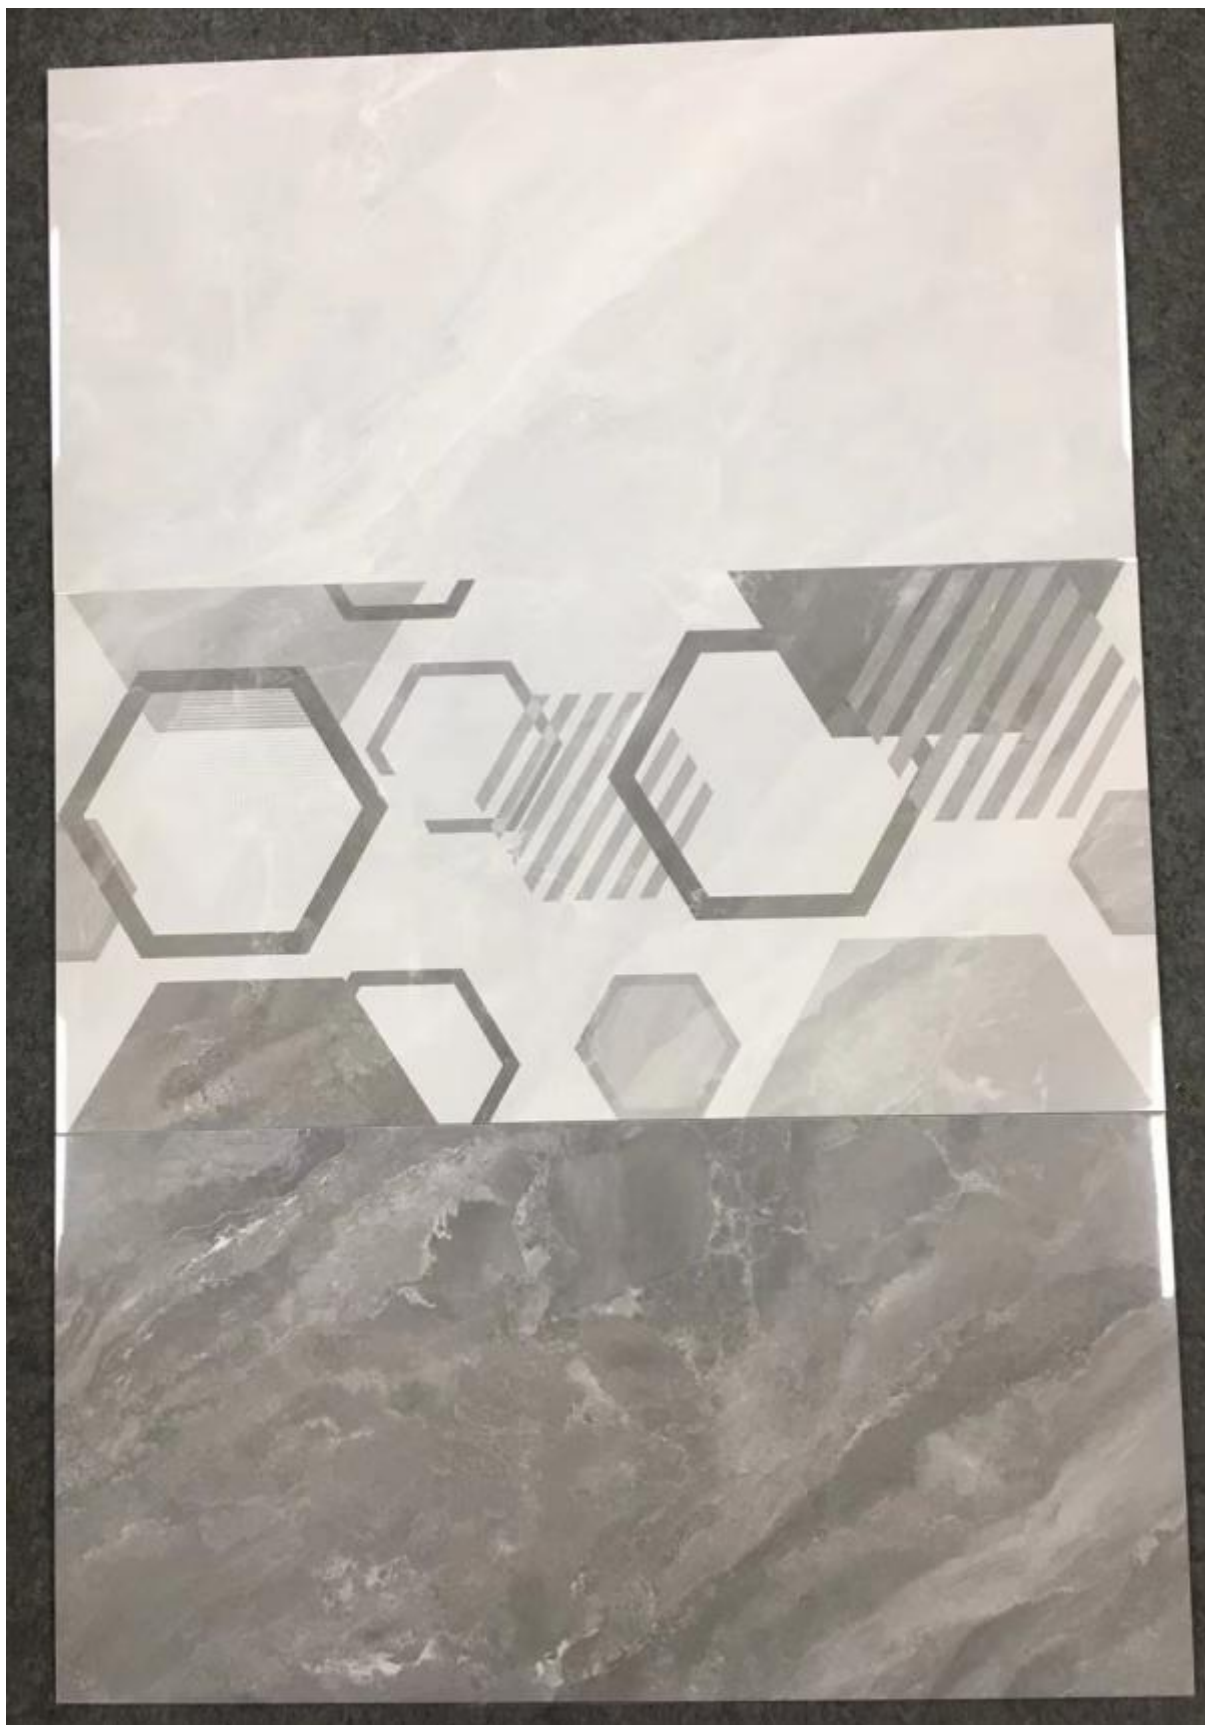

CERAMIC WALL TILE

----300X600MM

FT36200 / FT36200A (DECORATION)

FT36201 / FT36201A (DECORACTION) / FT36201B

FT36202 / FT36202A (DECORACTION) / FT36202B

FT36203 / FT36203A (DECORACTION) / FT36203B